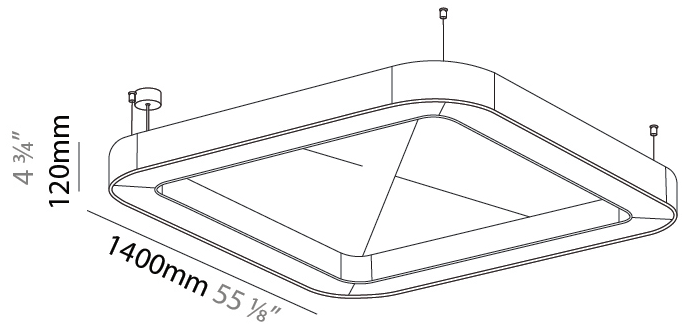

GENERAL

Series: Quantum Acoustic
Partner: Prolicht
Division: Architectural
Installation: Suspension
Product Type: Acoustic
Mounting Location: Ceiling
Light Distribution: Direct

PHYSICAL

Shape: Round
Length (mm): 1400
Length (in): 55 7/8
Width (mm): 1400
Width (in): 55 7/8
Height (mm): 120
Height (in): 4 3/4
Diffuser: [PMMA - Opal / Micro-Prism](#)
Fixture Finish: [SSR / BKV / CWI / CRY / HAB / UFT / ITA / RUA / FTG / MYG / LOD / PUS / FRO / FUP / KIA / POP / BLS / SPG / MEY / GOH / CHC / COM / ABZ / JAG / OBR / MOS / ROR](#)
Acoustic Finish: [SFW / CYW / SEE / SYN / MTS / PMB / TTN / CYB / STO / DPE / BES / SHB / ARE / ANE / VRD / CRF](#)
Fixture Material: Aluminum
Primary Material: Acoustic
Cable Details: 2000mm / 78 3/4" or 6000mm / 236 1/4" Transparent Cable

ELECTRICAL

Lamp Type: LED (Zhaga Standard)
Input Wattage (W): 78.3
Total Output Wattage (W): 71.2
Dimming: [Tri-Mode (Non-Dimming and Phase Dimming (120Vac only) and 0-10V Dimming)](#)
Driver Included: Yes
Driver Location: Integrated
Driver Class: Class 2
Input Voltage (V): 120

LED

Color Temperature (°K): [2700 / 3000 / 3500 / 4000](#)
Max. Delivered Lumen (lm): 6639 / 6871 / 8068 / 6985
Nominal Lumen (lm): 10213 / 6871 / 12412 / 10747
CRI: >90 CRI
Lamp Life (hrs): 50000

OPTICAL

RATINGS AND CERTIFICATIONS

Certified By: CSA Certified to UL and CSA Standards
IP rating: IP20