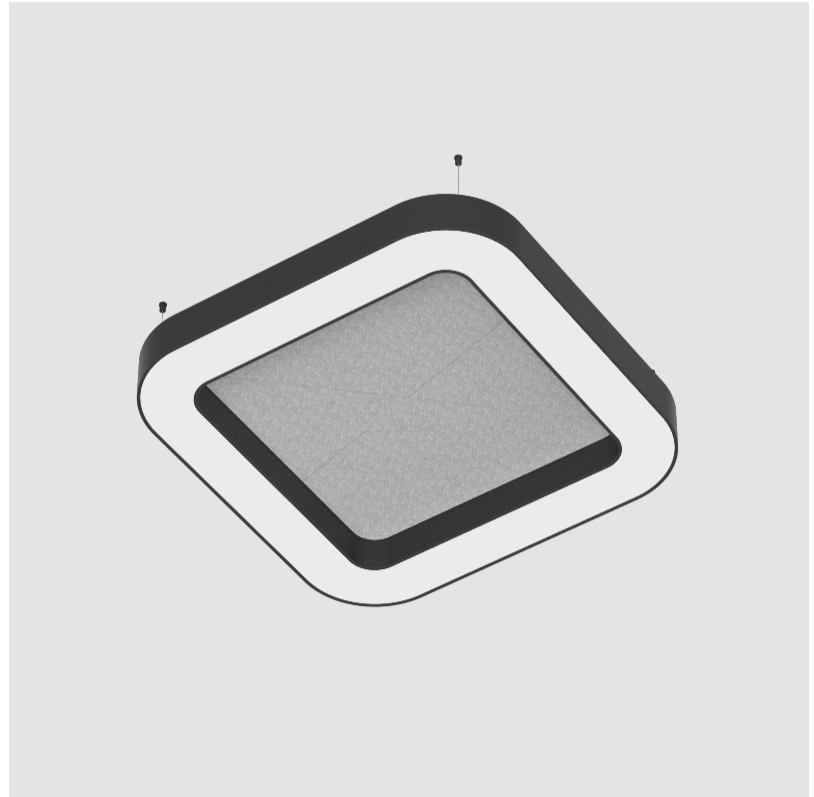

GENERAL

Series: Quantum Acoustic
Partner: Prolicht
Division: Architectural
Installation: Suspension
Product Type: Acoustic
Mounting Location: Ceiling
Light Distribution: Direct

PHYSICAL

Shape: Round
Length (mm): 1100
Length (in): 43 ⁵/₁₆
Width (mm): 1100
Width (in): 43 ⁵/₁₆
Height (mm): 120
Height (in): 4 ³/₄

Diffuser: [PMMA - Opal / Micro-Prism](#)
Fixture Finish: [SSR / BKV / CWI / CRY / HAB / UFT / ITA / RUA / FTG / MYG / LOD / PUS / FRO / FUP / KIA / POP / BLS / SPG / MEY / GOH / CHC / COM / ABZ / JAG / OBR / MOS / ROR](#)

Acoustic Finish: [SFW / CYW / SEE / SYN / MTS / PMB / TTN / CYB / STO / DPE / BES / SHB / ARE / ANE / VRD / CRF](#)

Fixture Material: Aluminum
Primary Material: Acoustic
Cable Details: 2000mm / 78 3/4" or 6000mm / 236 1/4" Transparent Cable

ELECTRICAL

Lamp Type: LED (Zhaga Standard)
Input Wattage (W): 58.7
Total Output Wattage (W): 53.7
Dimming: [Tri-Mode (Non-Dimming and Phase Dimming (120Vac only) and 0-10V Dimming)](#)
Driver Included: Yes
Driver Location: Integrated
Driver Class: Class 2
Input Voltage (V): 120 - 277

LED

Color Temperature (°K): [2700 / 3000 / 3500 / 4000](#)
Max. Delivered Lumen (lm): 4979 / 5153 / 6051 / 5239
Nominal Lumen (lm): 7660 / 7928 / 9309 / 8060
CRI: >90 CRI
Lamp Life (hrs): 50000

OPTICAL

RATINGS AND CERTIFICATIONS

Certified By: CSA Certified to UL and CSA Standards
IP rating: IP20