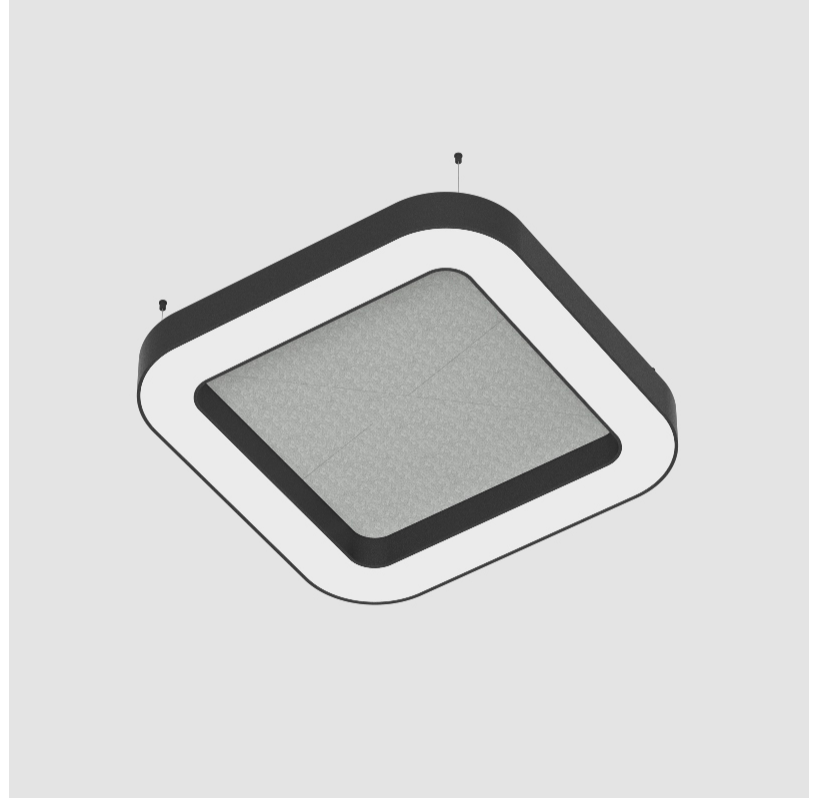

GENERAL

Series: Quantum Acoustic
Partner: Prolicht
Division: Architectural
Installation: Suspension
Product Type: Acoustic
Mounting Location: Ceiling
Light Distribution: Direct / Indirect

PHYSICAL

Shape: Round
Length (mm): 1100
Length (in): 43 ⁵/₁₆
Width (mm): 1100
Width (in): 43 ⁵/₁₆
Height (mm): 120
Height (in): 4 ³/₄

Diffuser: [PMMA - Opal / Micro-Prism](#)
Fixture Finish: [SSR / BKV / CWI / CRY / HAB / UFT / ITA / RUA / FTG / MYG / LOD / PUS / FRO / FUP / KIA / POP / BLS / SPG / MEY / GOH / CHC / COM / ABZ / JAG / OBR / MOS / ROR](#)

Acoustic Finish: [SFW / CYW / SEE / SYN / MTS / PMB / TTN / CYB / STO / DPE / BES / SHB / ARE / ANE / VRD / CRF](#)

Fixture Material: Aluminum
Primary Material: Acoustic
Cable Details: 2000mm / 78 3/4" or 6000mm / 236 1/4" Transparent Cable

ELECTRICAL

Lamp Type: LED (Zhaga Standard)
Input Wattage (W): 97.9
Total Output Wattage (W): 89.1
Dimming: [Tri-Mode (Non-Dimming and Phase Dimming (120Vac only) and 0-10V Dimming)](#)
Driver Included: Yes
Driver Location: Integrated
Driver Class: Class 2
Input Voltage (V): 120

LED

Color Temperature (°K): [2700 / 3000 / 3500 / 4000](#)
Max. Delivered Lumen (lm): Max 9591
Nominal Lumen (lm): Max 13433
CRI: >90 CRI
Lamp Life (hrs): 50000

OPTICAL

RATINGS AND CERTIFICATIONS

Certified By: CSA Certified to UL and CSA Standards
IP rating: IP20