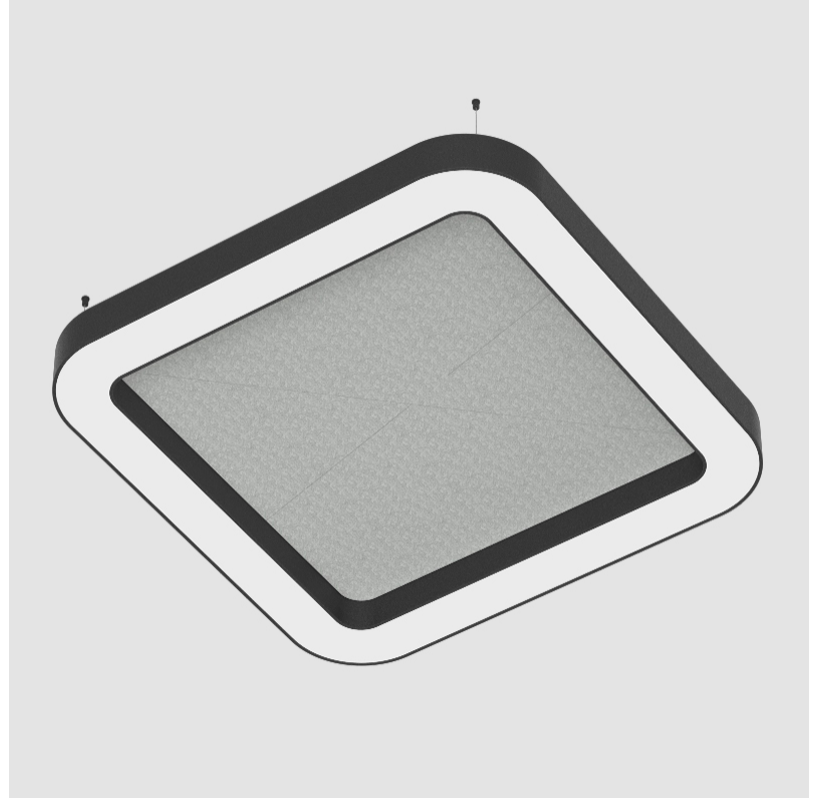

GENERAL

Series: Quantum Acoustic
Partner: Prolicht
Division: Architectural
Installation: Suspension
Product Type: Acoustic
Mounting Location: Ceiling
Light Distribution: Direct

PHYSICAL

Shape: Round
Length (mm): 1400
Length (in): 55 7/8
Width (mm): 1400
Width (in): 55 7/8
Height (mm): 120
Height (in): 4 3/4
Diffuser: [PMMA - Opal / Micro-Prism](#)
Fixture Finish: [SSR / BKV / CWI / CRY / HAB / UFT / ITA / RUA / FTG / MYG / LOD / PUS / FRO / FUP / KIA / POP / BLS / SPG / MEY / GOH / CHC / COM / ABZ / JAG / OBR / MOS / ROR](#)
Acoustic Finish: [SFW / CYW / SEE / SYN / MTS / PMB / TTN / CYB / STO / DPE / BES / SHB / ARE / ANE / VRD / CRF](#)
Fixture Material: Aluminum
Primary Material: Acoustic
Cable Details: 2000mm / 78 3/4" or 6000mm / 236 1/4" Transparent Cable

ELECTRICAL

Lamp Type: LED (Zhaga Standard)
Input Wattage (W): 78.3
Total Output Wattage (W): 71.2
Dimming: [Tri-Mode (Non-Dimming and Phase Dimming (120Vac only) and 0-10V Dimming)](#)
Driver Included: Yes
Driver Location: Integrated
Driver Class: Class 2
Input Voltage (V): 120

LED

Color Temperature (°K): [2700 / 3000 / 3500 / 4000](#)
Max. Delivered Lumen (lm): 6639 / 6871 / 8068 / 6985
Nominal Lumen (lm): 10213 / 6871 / 12412 / 10747
CRI: >90 CRI
Lamp Life (hrs): 50000

OPTICAL

RATINGS AND CERTIFICATIONS

Certified By: CSA Certified to UL and CSA Standards
IP rating: IP20