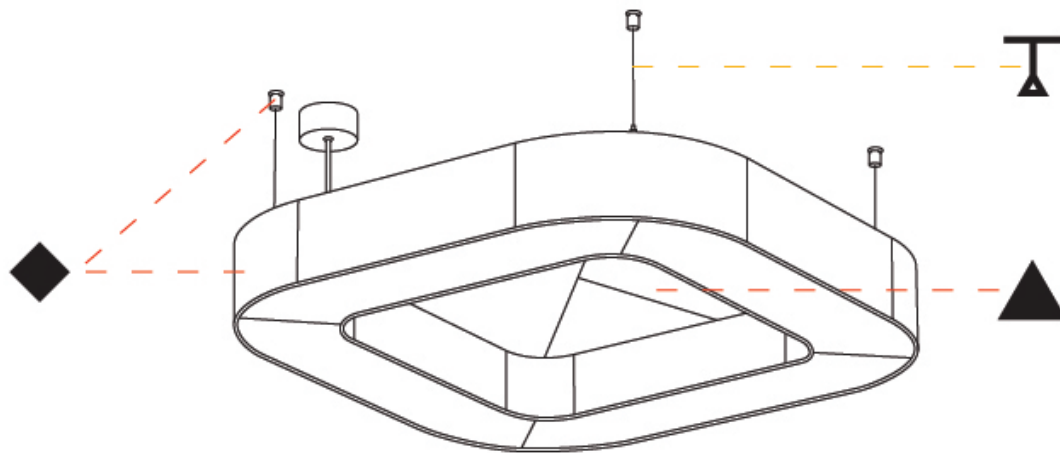

QUANTUM ACOUSTIC SUSPENSION

A300732-

PROJECT _____

TYPE _____

SPECIFIER _____

QUANTITY _____

DATE _____

A